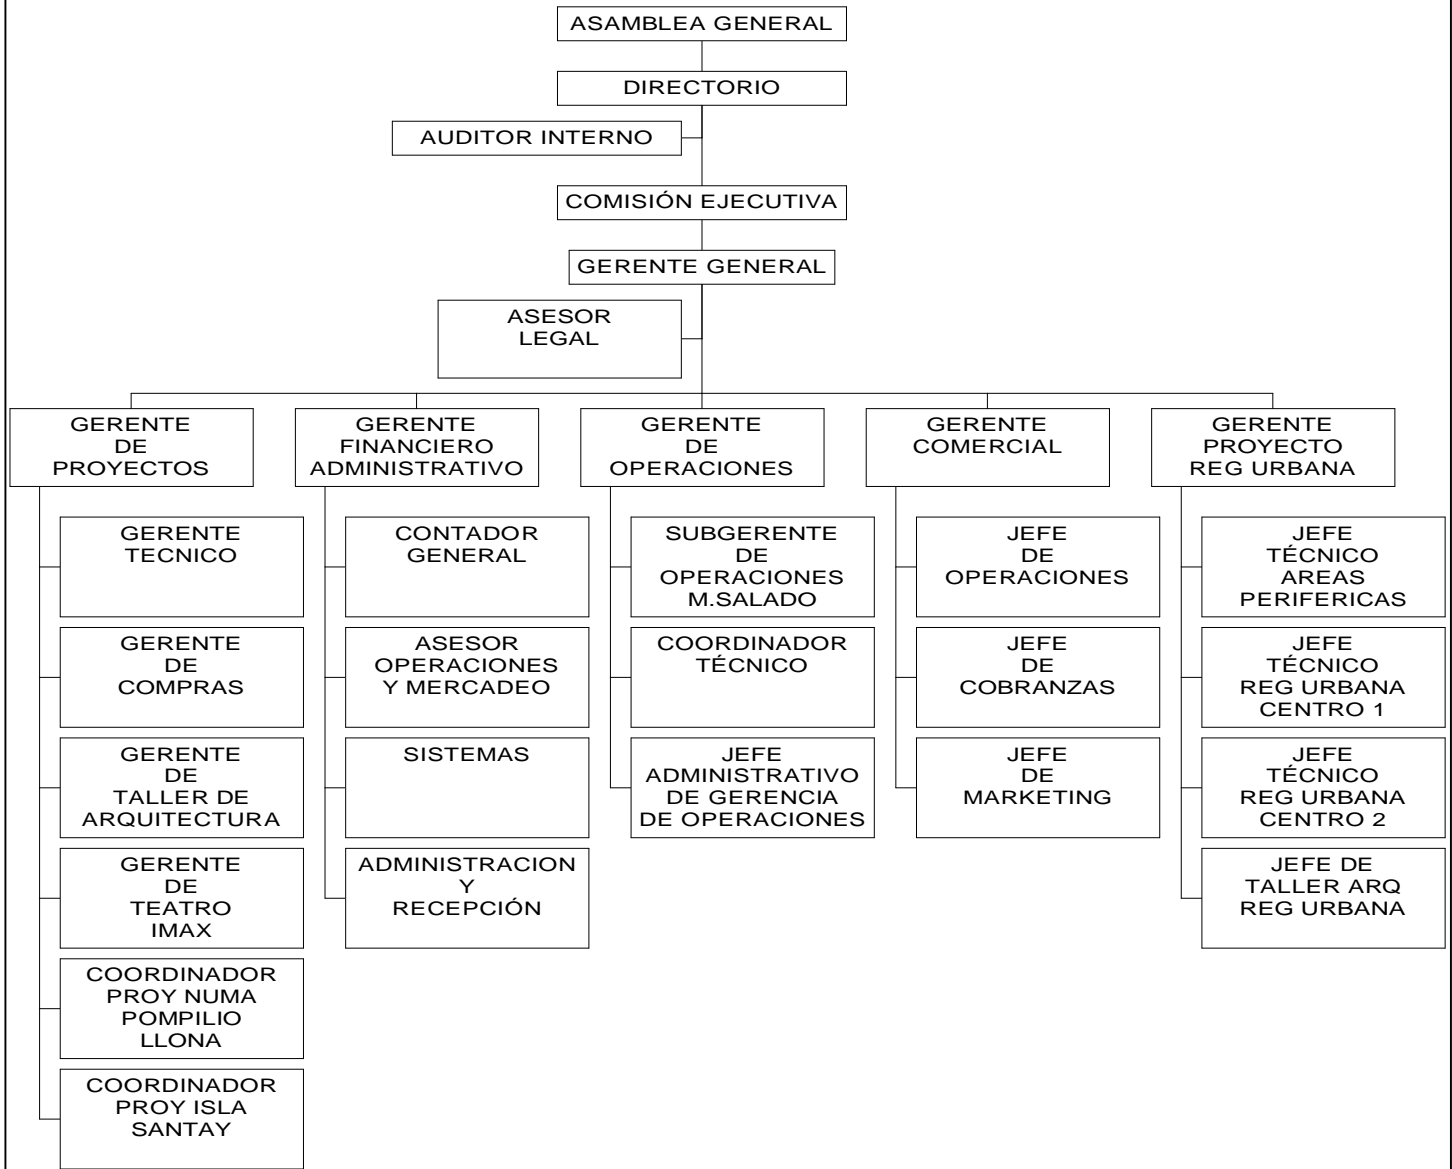

**ORGANIGRAMA ESTRUCTURAL  
DE LA FUNDACIÓN MALECÓN 2000**

This document was created with Win2PDF available at <http://www.daneprairie.com>.  
The unregistered version of Win2PDF is for evaluation or non-commercial use only.